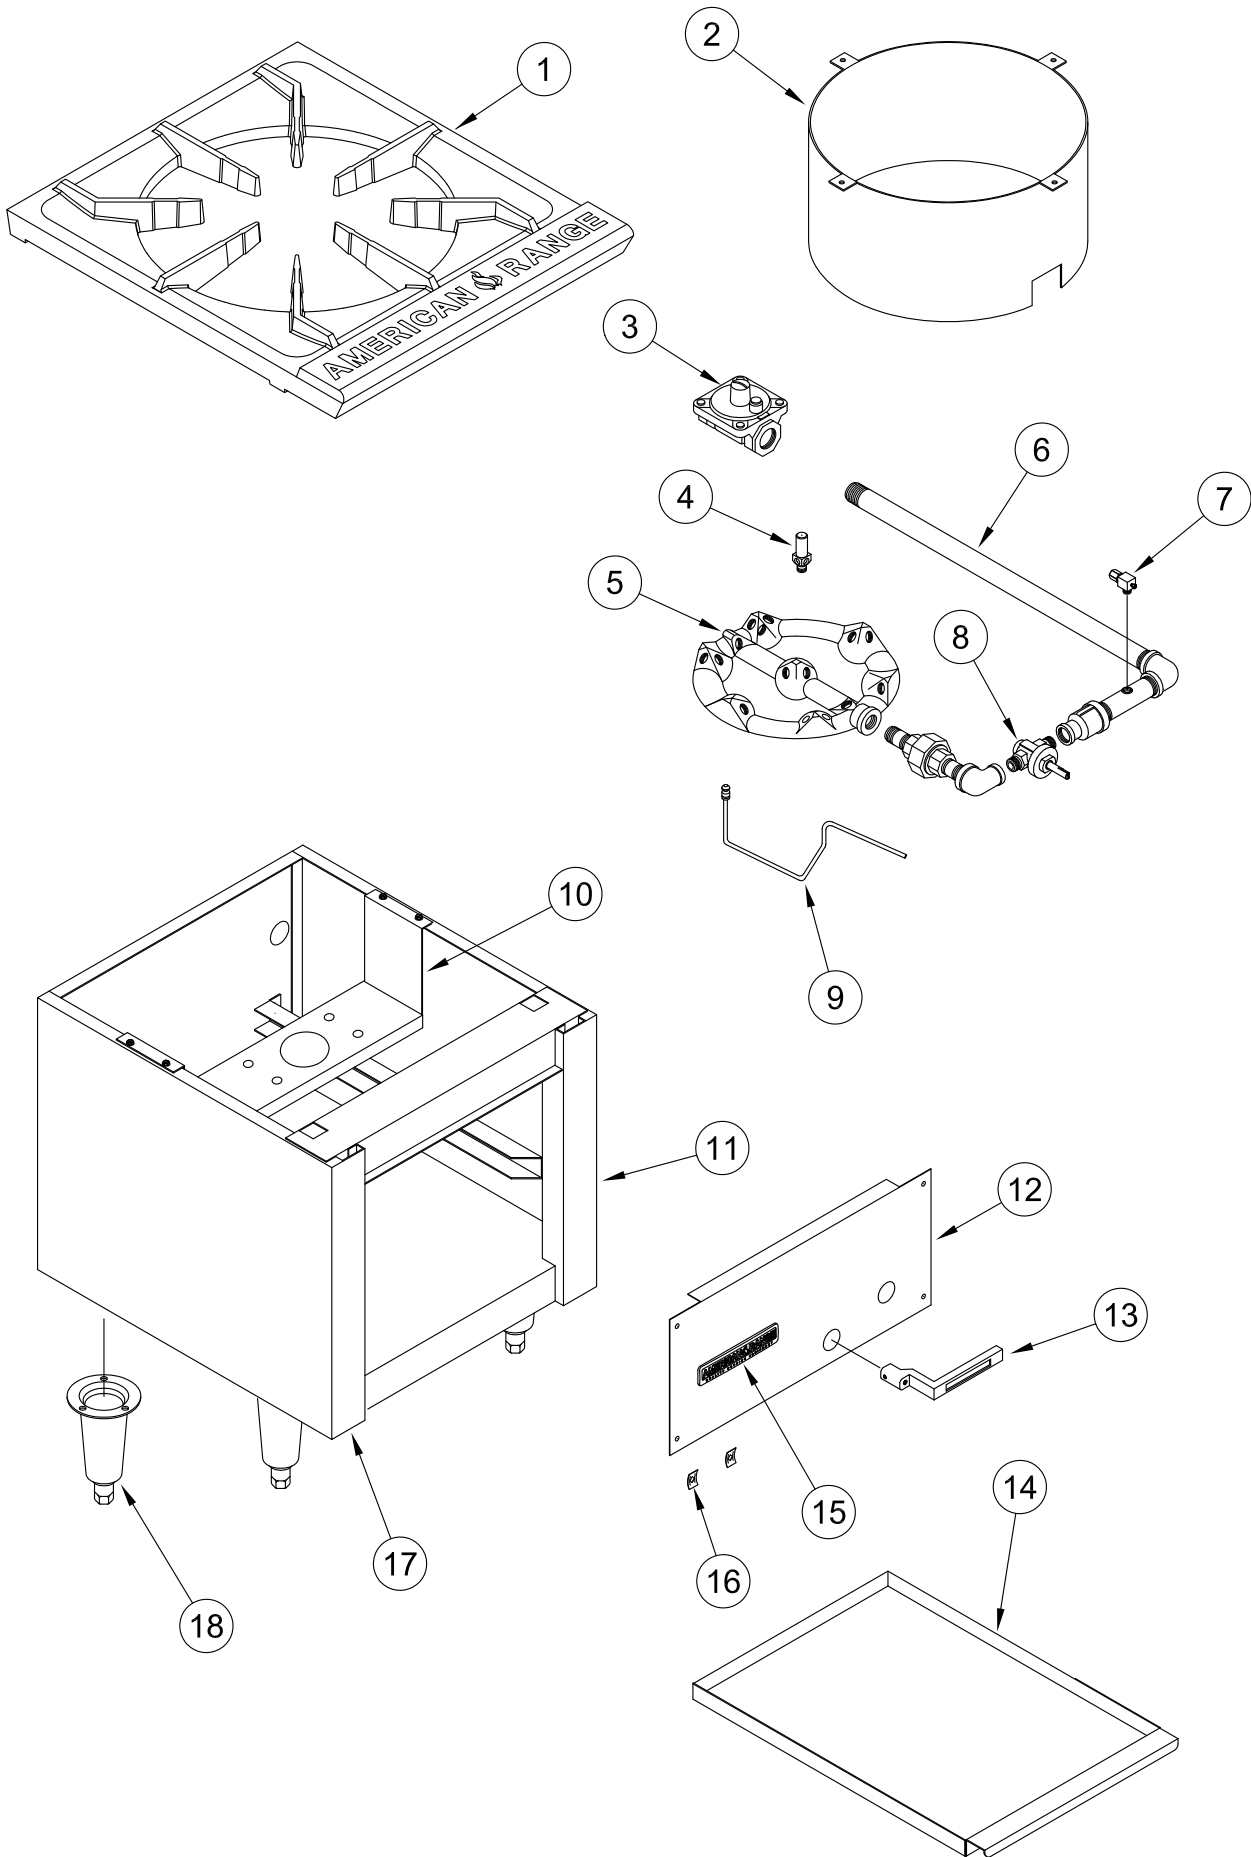

ARSP-J

4

JET ORIFICE HOOD

7

90° PILOT VALVE

8

GAS VALVE (BALL)

9

PILOT TIP
ASSY ARSP-J

15

AMERICAN
NAME PLATE

16

SPEED NUT

ARSP-J - Jet Stock Pot

ITEM NO.	PART NO.	DESCRIPTION	
1	A17006	Grate, Top Stock Pot 18" x 21" 10453 ARSP-J	
2	A80127	Jet Burner Cylinder for ASRP18 10272 ARSP-J, Stock Pot	
3	A80110	Valve, Pressure Regulator 3/4 10480 Nat Gas Set 5	
	A80011	Valve, Pressure Regulator 3/4 10481 LPG Gas Set 10.0	
4	A29051	Orifice, #63 Nat Gas Jet Burner 10020 23-Tip ARSP-J/ARWR-L	
	A29050	Orifice, #73 LPG Gas Jet Burner 10021 23-Tip ARSP-J/ARWR-J	
5	A14034	Burner, Jet 23 Tip #63 Hood Nat Gas 10478N	
	A14035	Burner, Jet 23 Tip #73 Hood LPG Gas 10478L	
6	A80130	Manifold, ARSP-J, Assembly 10511 Elbow and Union Incl.	
7	A29300	Valve, Pilot Elbow Adjustable 10418 1/8 NPT 3/16 CC	
8	A80106	Valve, Gas Ball 1/2" x 1/2" ARSP 10492	
9	A29217	Pilot Tip Assembly, ARSP-J	
10	1411	Hanger, Jet Burner ARSP-J	
11	A99615	Side Panel, ARSP-18 Rt Side 1405	
12	A80131	Valve Cover, ARSP-J 10275	
13	A32108	Handle, Gas Valve ARSP-J, ARWR-J 10493	
14	A80126	Crumb Tray, ARSP-18, ARSP-J 10271	
15	A38000	Name Plate, American Range 8" 10499 Quality Commercial Chrome	
16	A44003	Nut, Speed #6 Push Black 10601	
17	A99614	Side Panel, ARSP-18 Lt Side 1406	
18	A35001	Leg, 6" Cone 3" Adjustable Bullet Chrome Plated NSF	